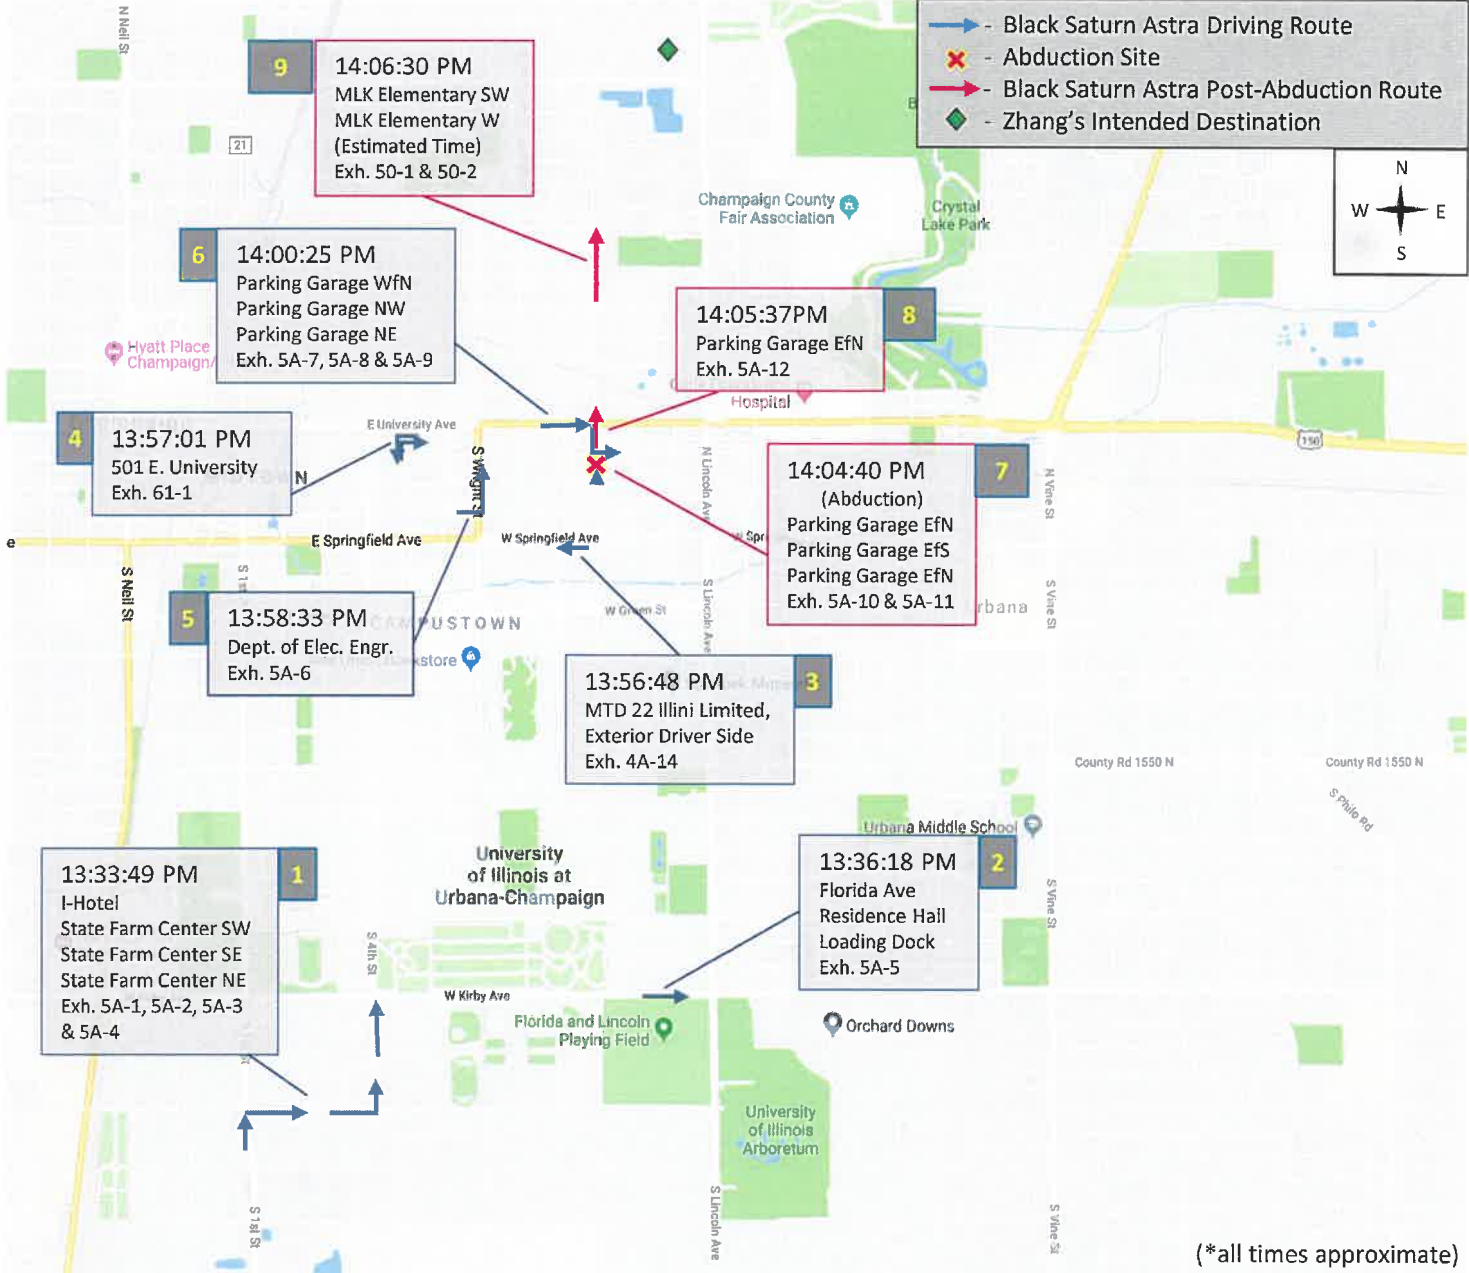

**Overview of Driving Routes  
 Afternoon of 9 June 2017\***

(\*all times approximate)

(U) Imagery Source: <https://www.google.com/maps/place/Urbana,+IL> (2019)