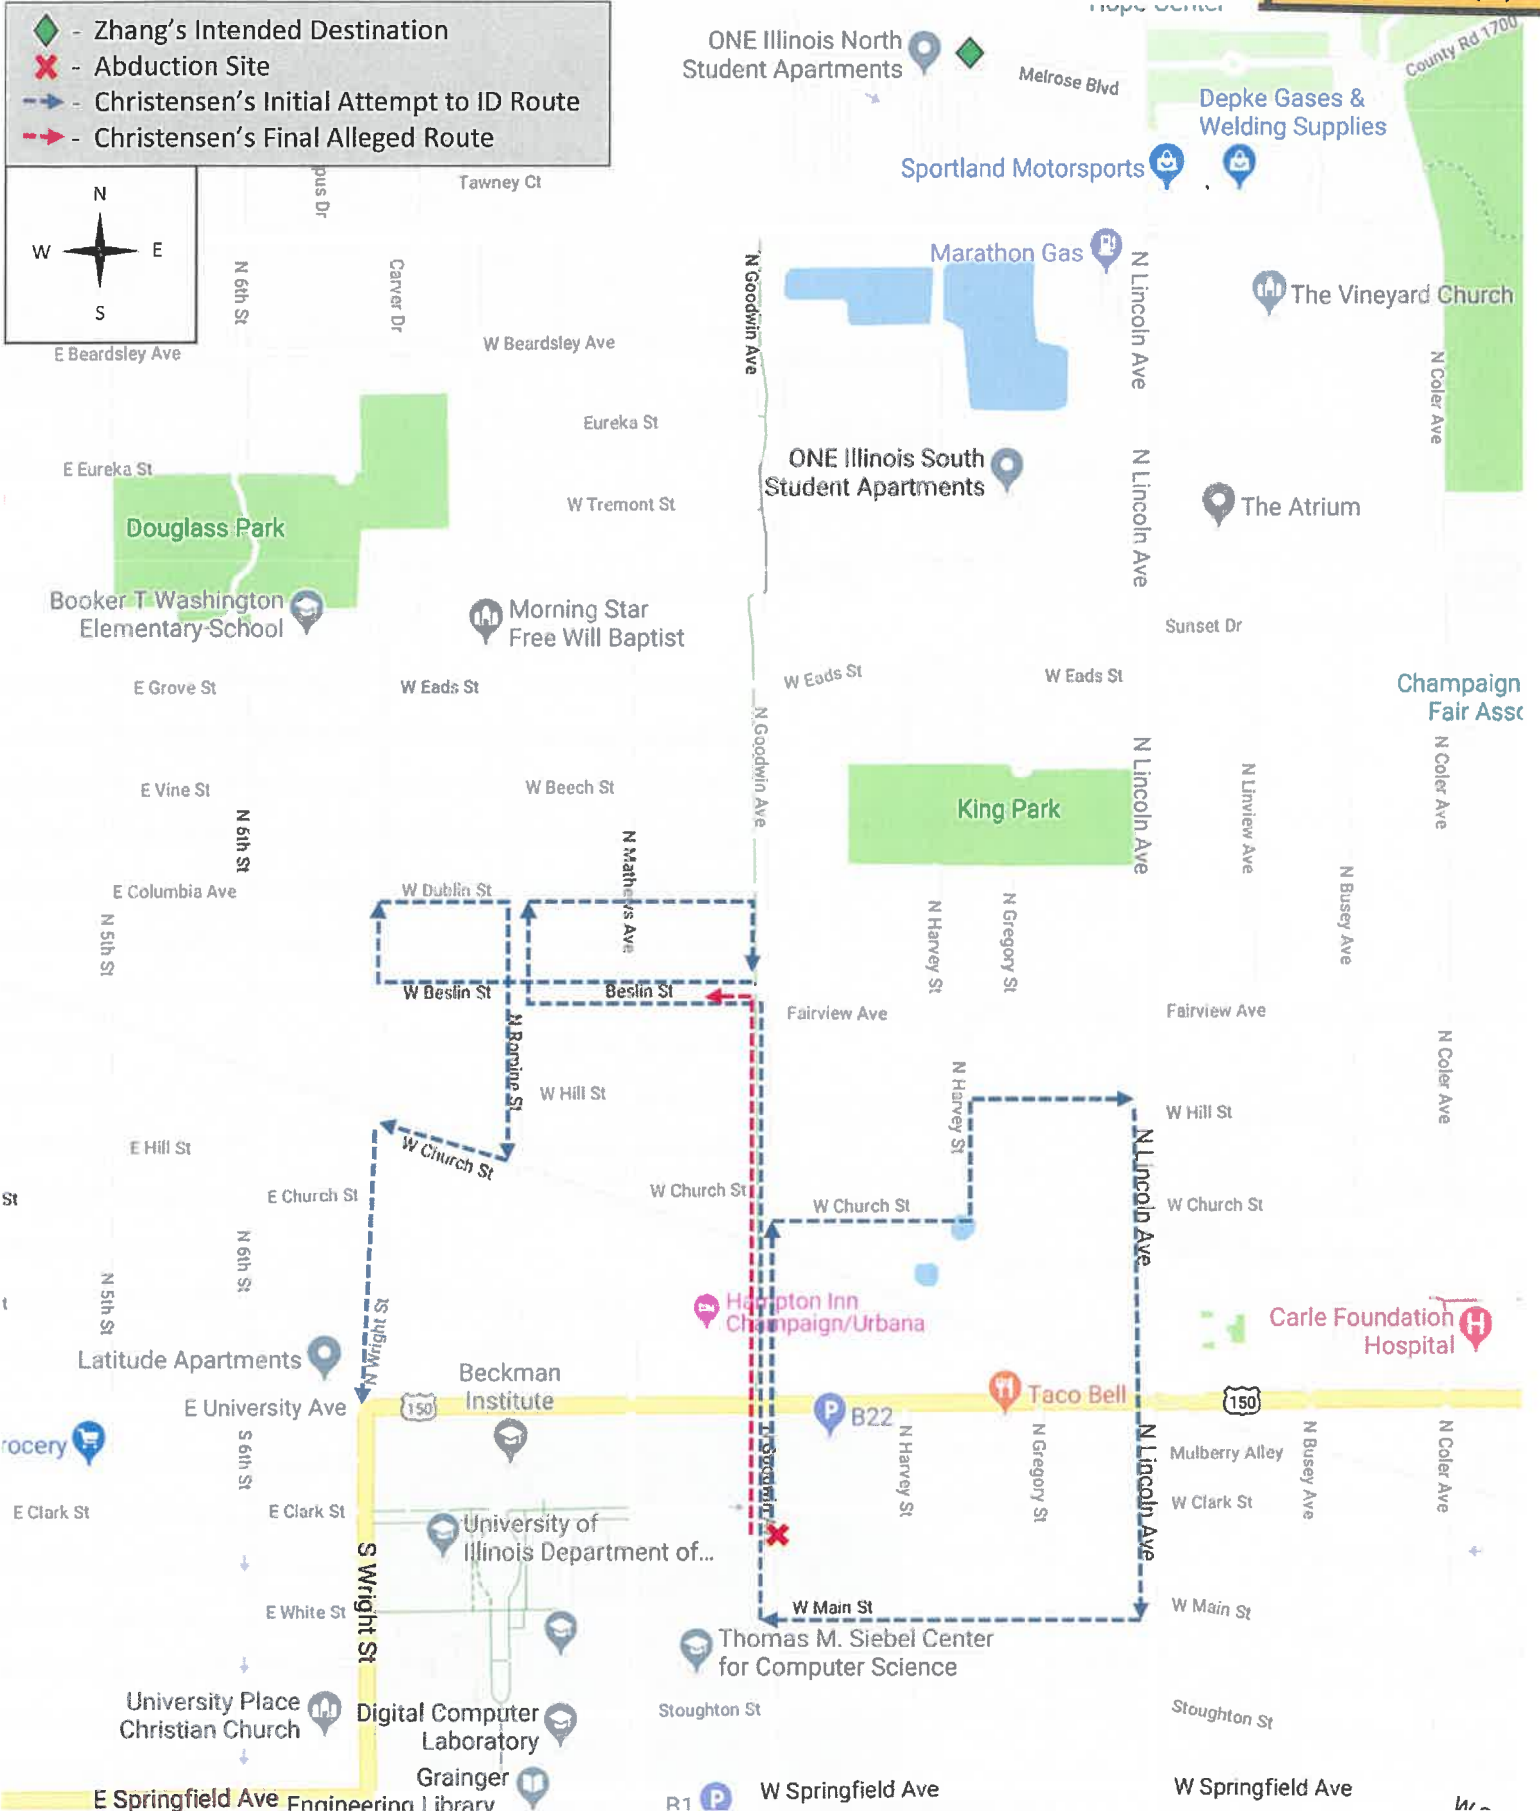

# Alleged Route of Travel

- ◆ - Zhang's Intended Destination
- ✕ - Abduction Site
- ➔ - Christensen's Initial Attempt to ID Route
- ➔ - Christensen's Final Alleged Route

(U) Imagery Source: <https://www.google.com/maps/place/Urbana,IL> (2019)