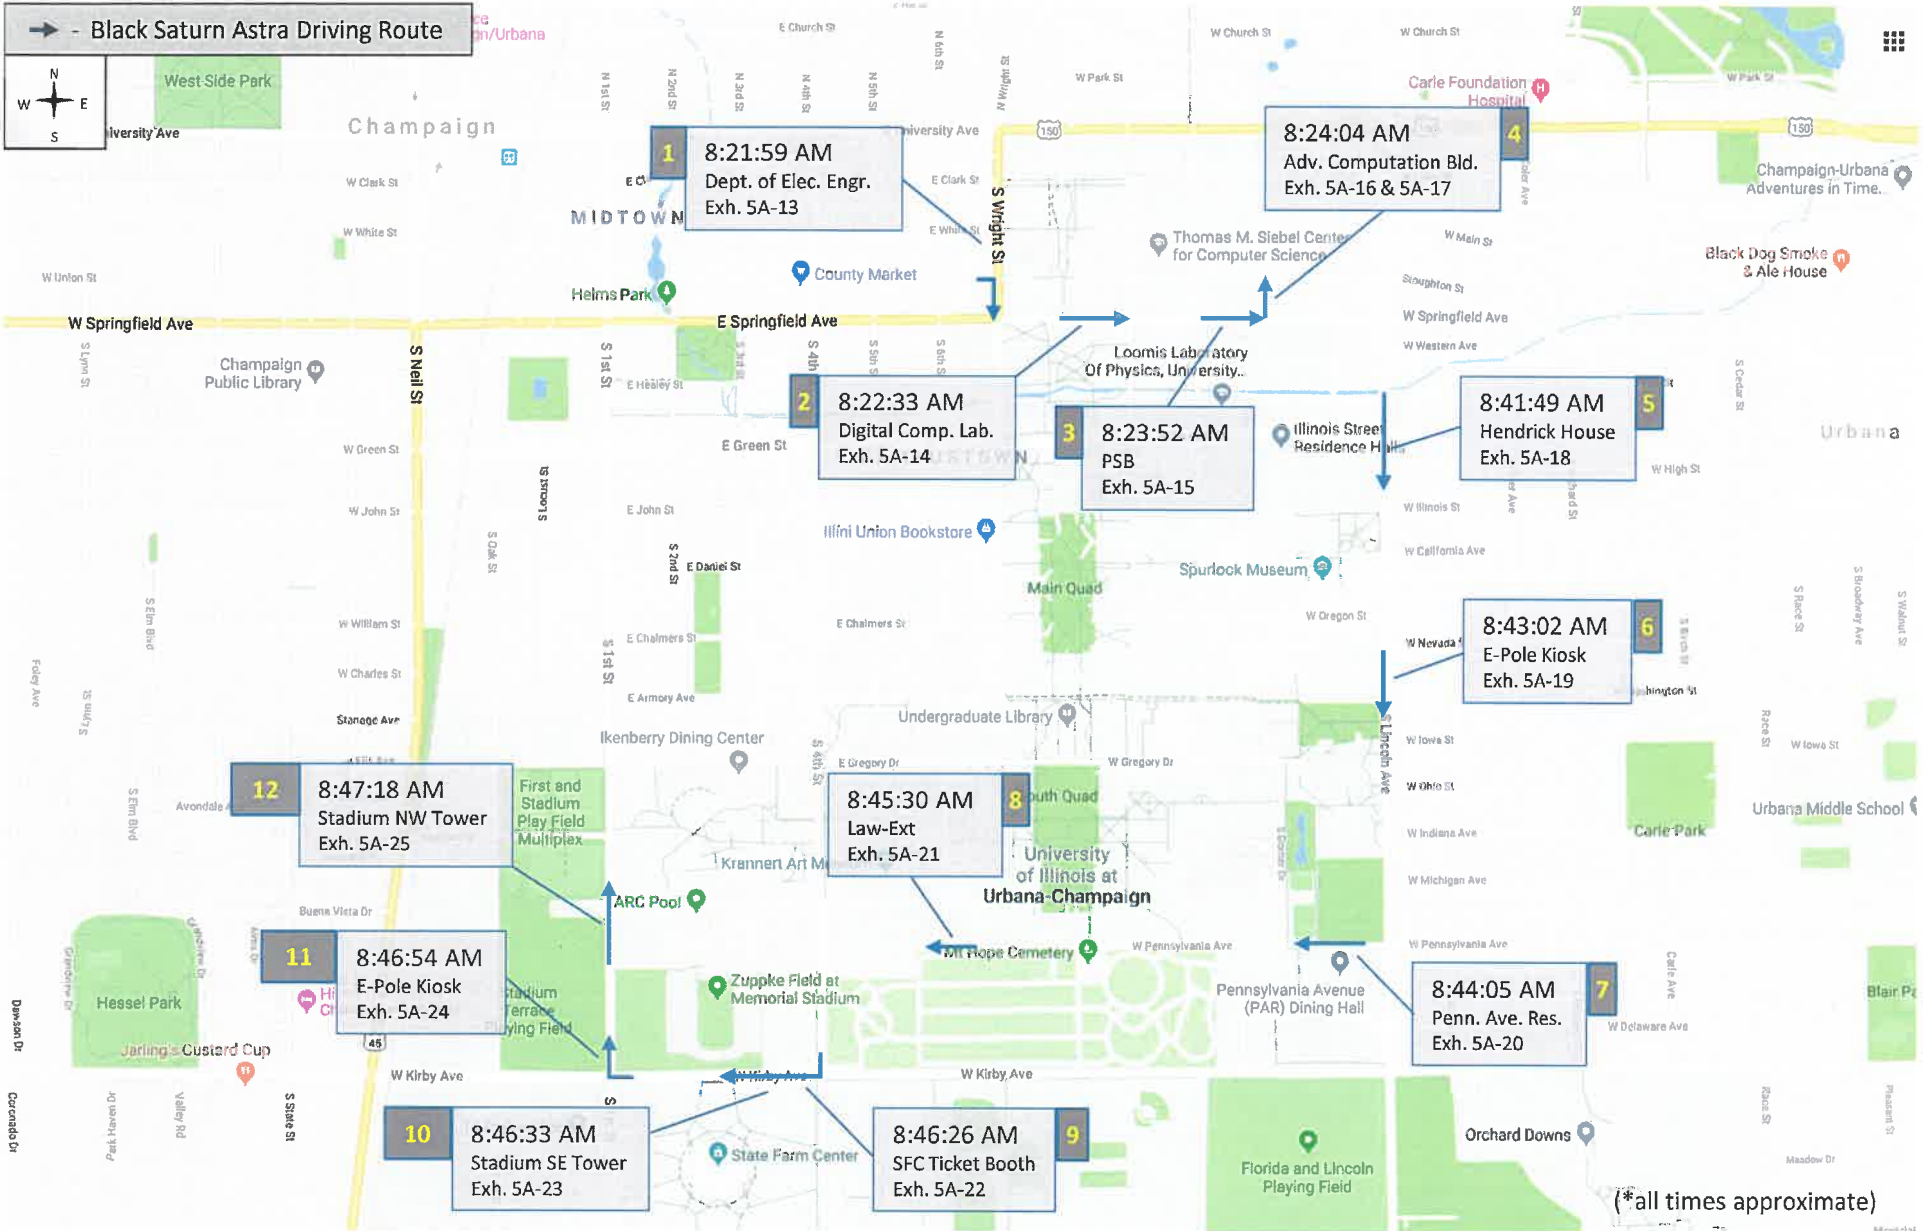

**Overview of Driving Routes  
 Morning of 9 June 2017\***

➔ - Black Saturn Astra Driving Route

(\*all times approximate)

(U) Imagery Source: <https://www.google.com/maps/place/Urbana,+IL> (2019)